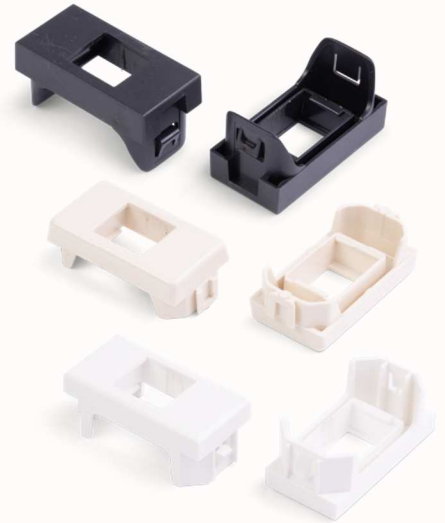

COPPER ACCESSORIES

KEYSTONE ELECTRICAL LINE ADAPTER

Description

A lot of adapters completes the ORCA® 's accessories offer: adapters to accommodate the keystone copper terminations in the user's field sockets.

ORCA® faceplate and wall box 503 standard provides optimal solution to telecom system wiring.

Easier access to data labels makes for faster installations. Long-term reliability, superior quality product, it is available in white and black. A lot of keystone adapters for domestic series of the most popular brands completes the ORCA® 's accessories offer, also included industrial DIN Rail.

Feature:

- Plastic material
- A wide range of to meet your requirement
- Modules are easily mounted
- Keystone standards
- MOQ 20 pz.

Specifications subject to change without prior notice - For more details please visit www.orca.it